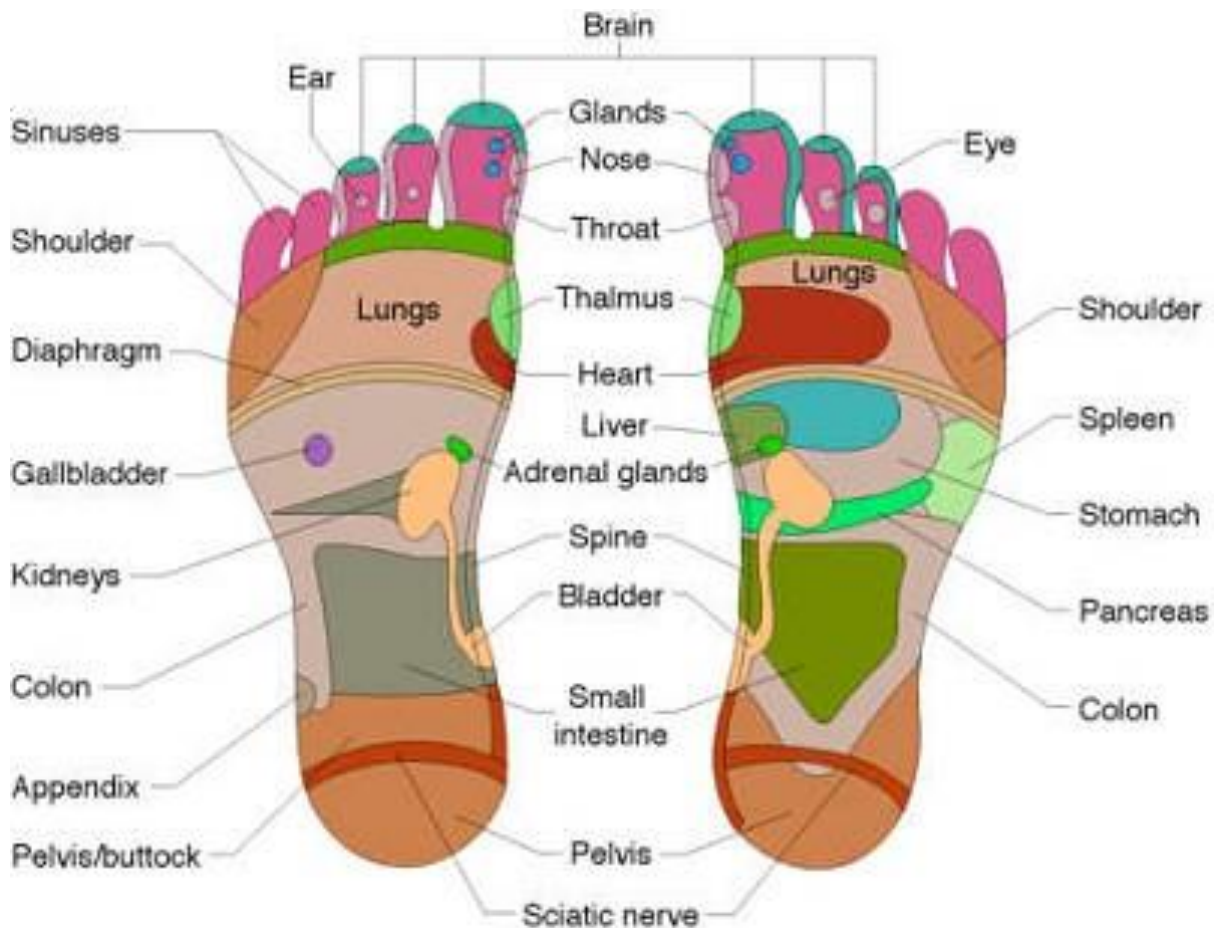

THE HEWSON CLINIC

Reflexology Map

LINDA SPRINT

REFLEXOLOGIST & HOLISTIC THERAPIST

07906 683301

Hello@TheHewsonClinic.co.uk